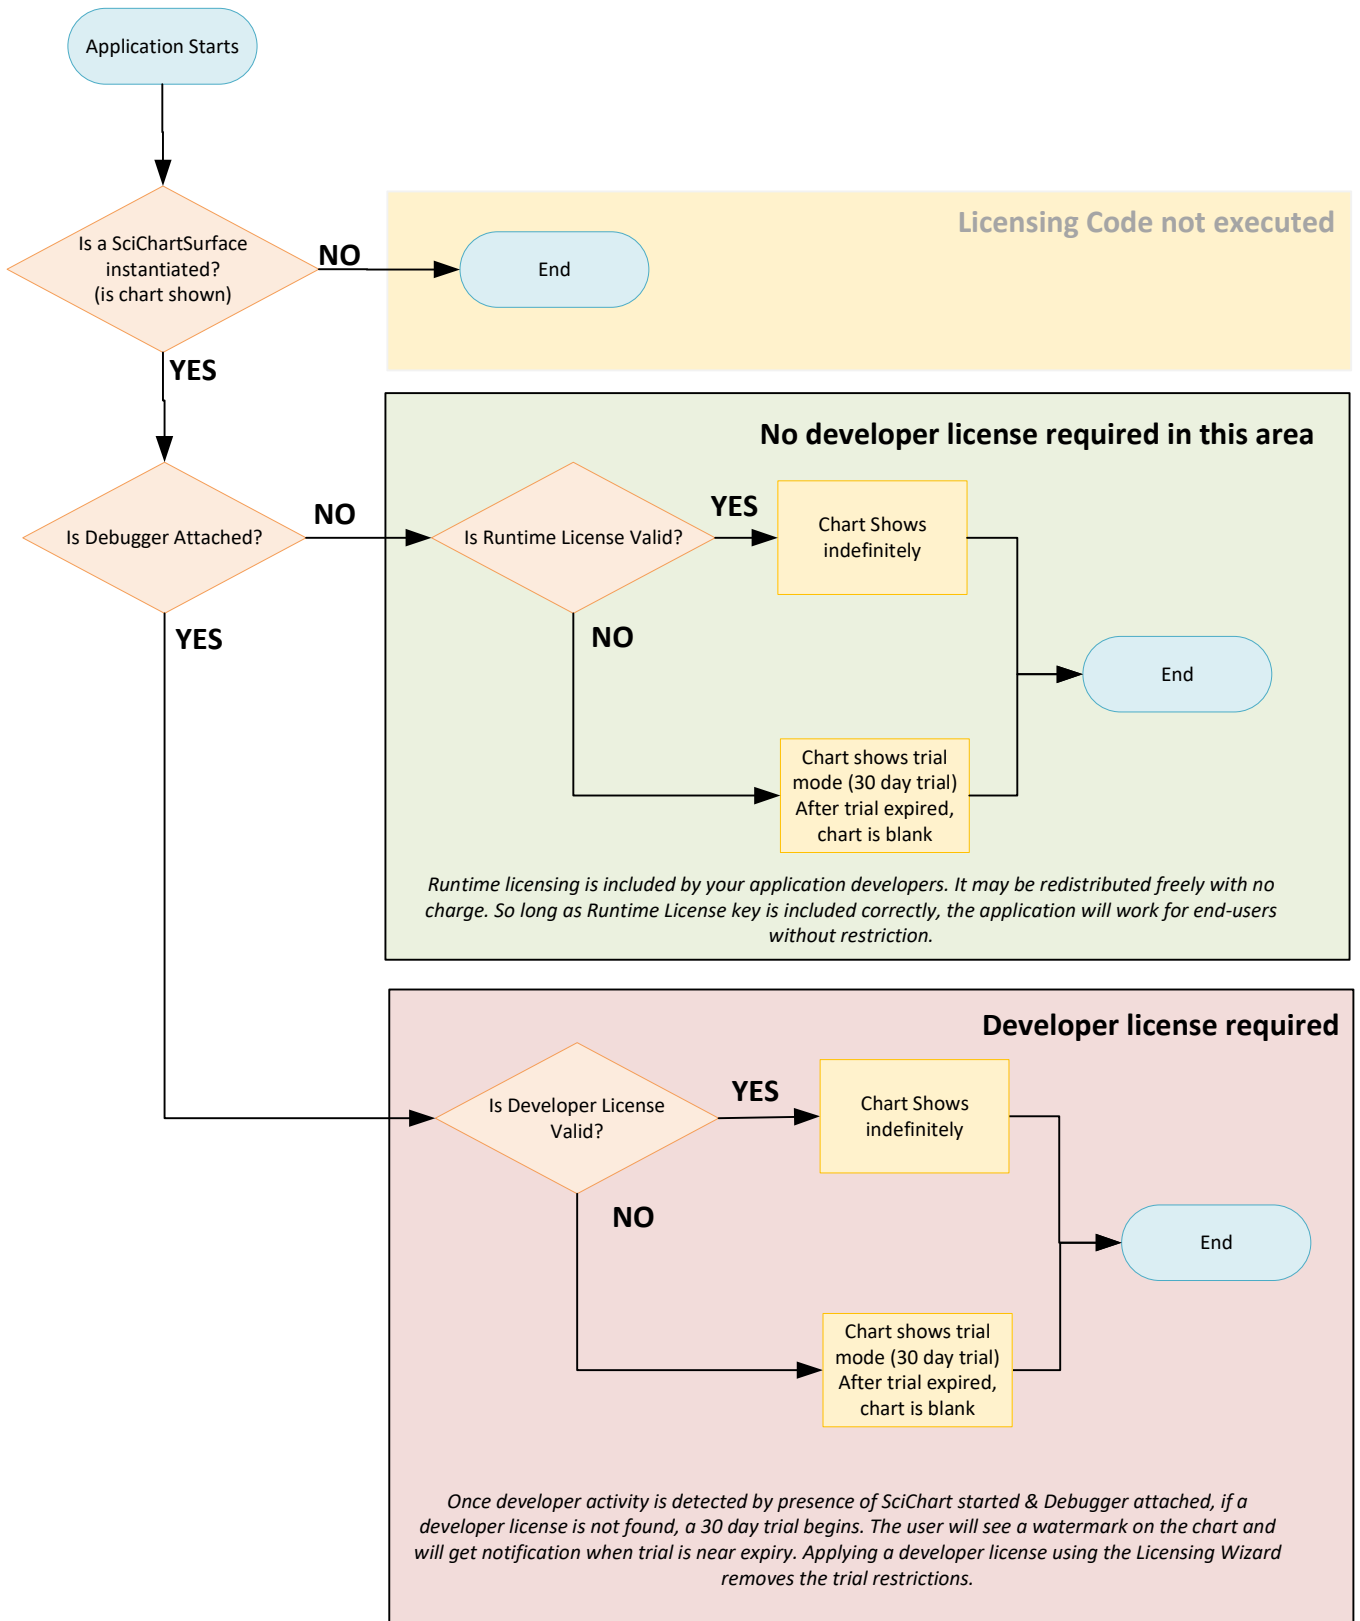

# SciChart: How Licensing Works

## Definitions:

**User:** a person who executes the final application but does not debug it, or have Visual Studio running on their PC

**Developer:** a person who executes the application while using the Visual Studio debugger, or Visual Studio designer will be detected as a developer